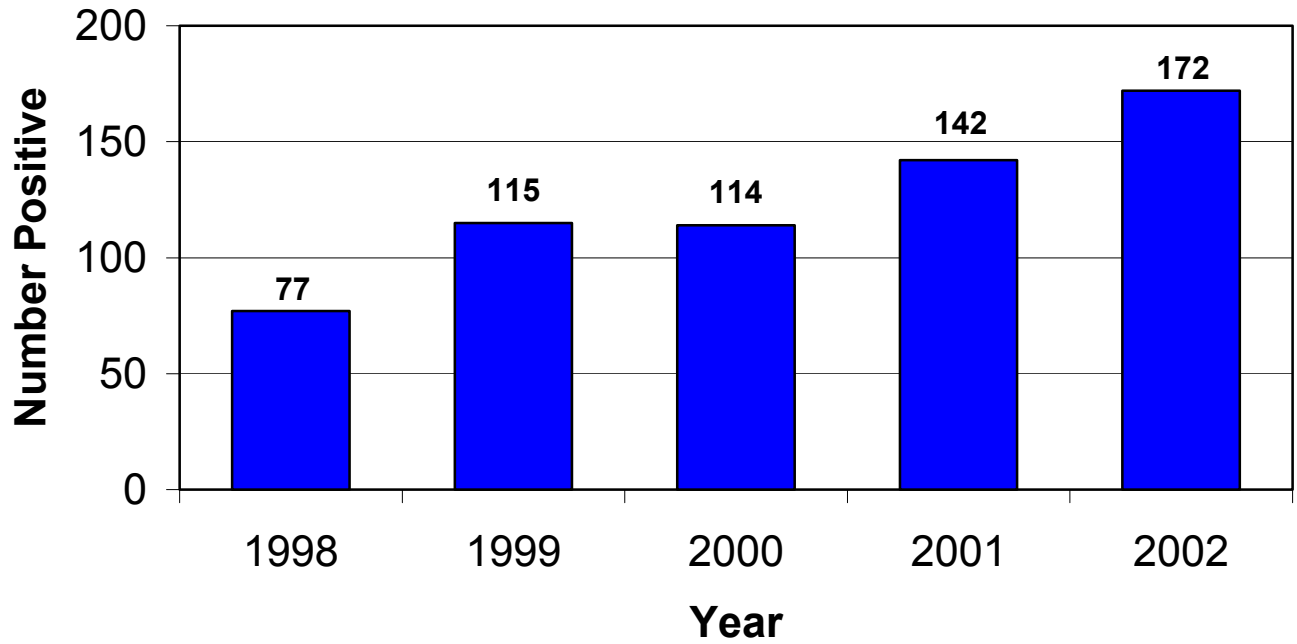

## West Virginia Animal Rabies Cases 1998-2002