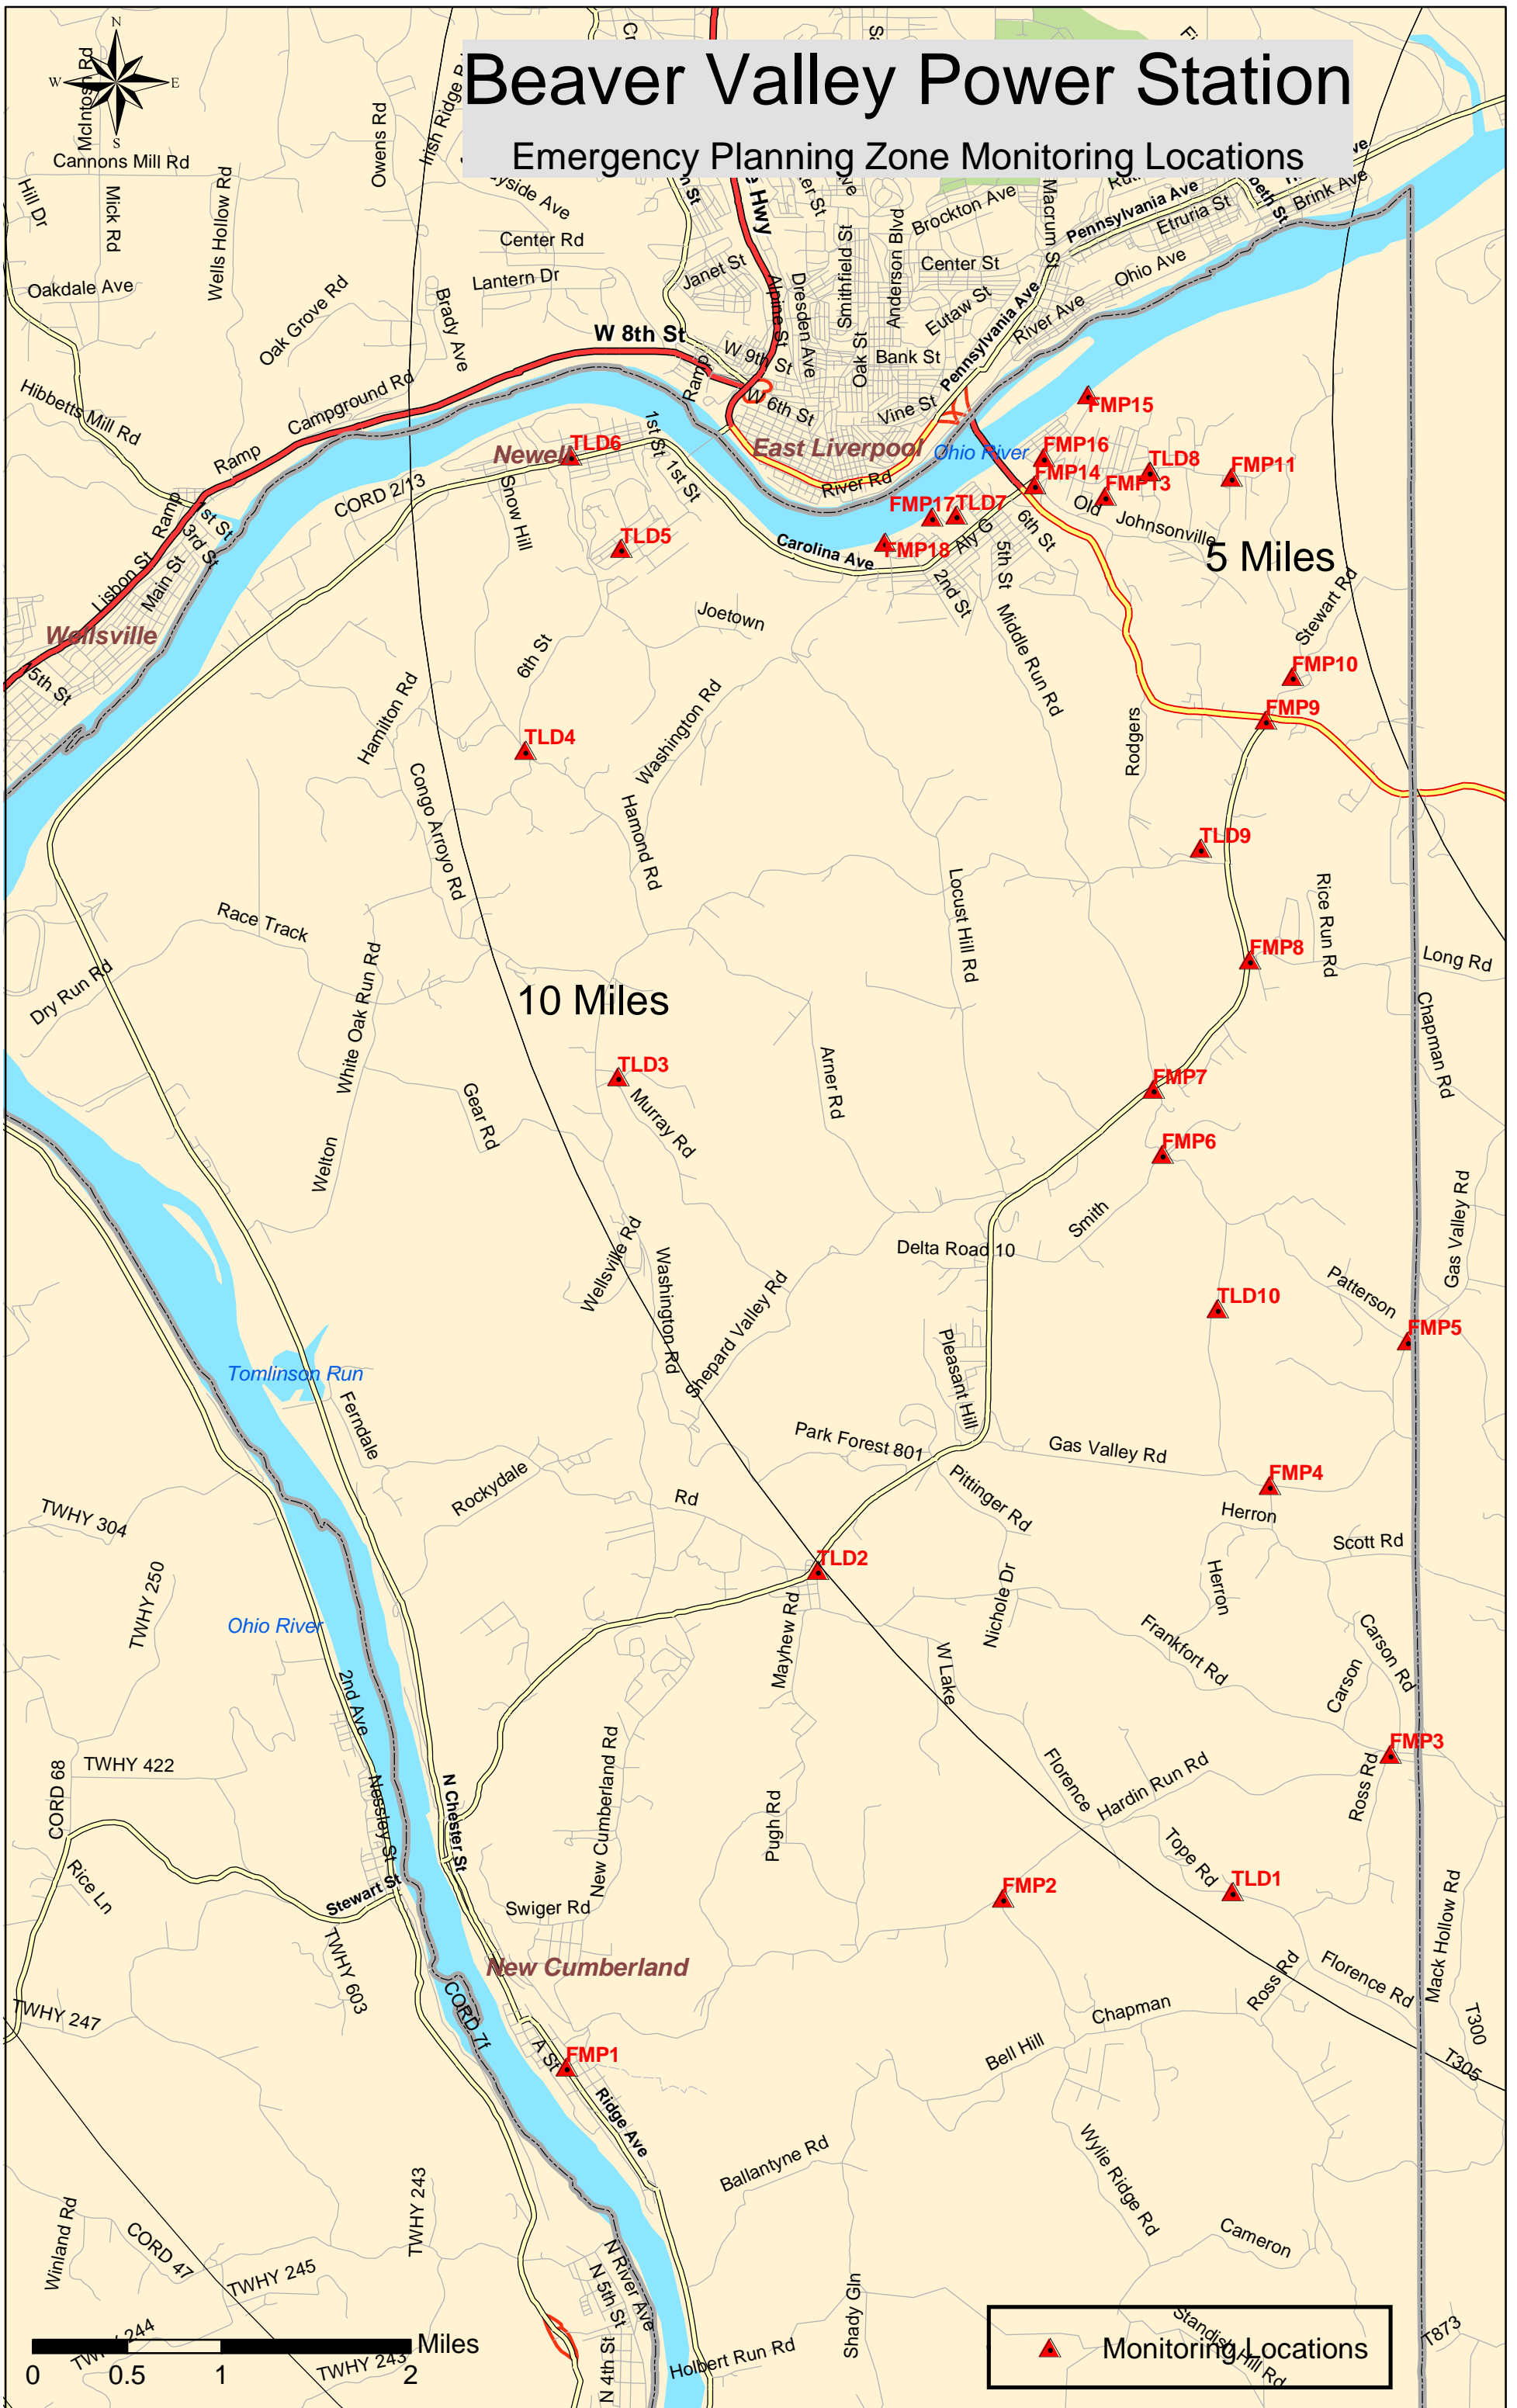

Beaver Valley Power Station

Emergency Planning Zone Monitoring Locations

▲ Monitoring Locations