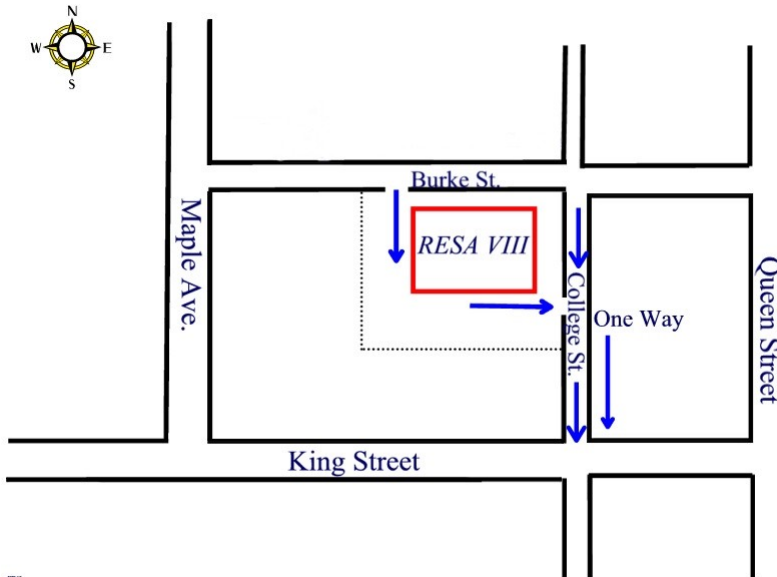

RESA VIII (Martinsburg)

109 S. College Street
Martinsburg, WV 25401
304-267-3595

From I-81 Exit 13:
- Take exit 13 King Street towards Martinsburg
- Go app. 2 miles
- Make Left onto Maple Ave.
- Make Right onto Burke St.
- RESA VIII is on the Right

From South Queen Street:
- Make Left onto King Street.
- Make Right on Maple Ave.
- Make Right on Burke Street
- RESA VIII is on Right

From North Queen Street:
- Make Right on Burke Street
- RESA VIII is on Left