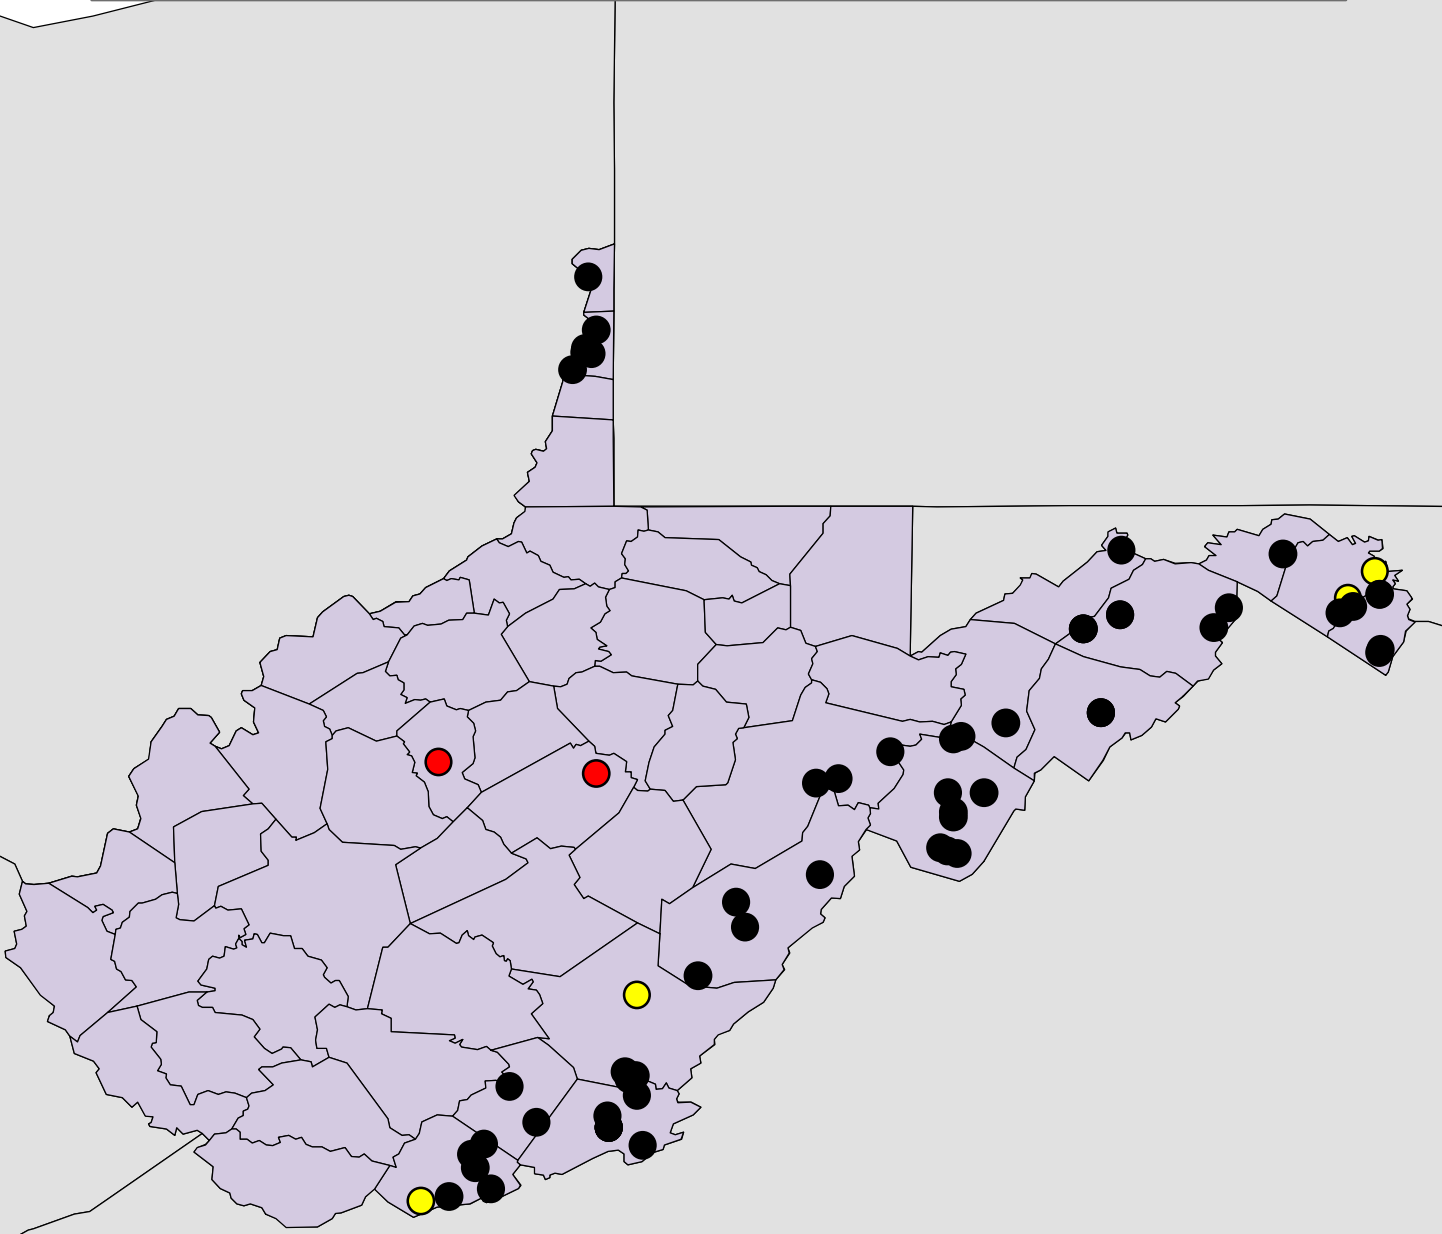

**Coordinate Map of West Virginia Animal Rabies Cases  
January 1, 2008– June 30, 2008  
(N=67)**

**Legend**

- Raccoon Strain
- Bat Strain
- No Strain Available